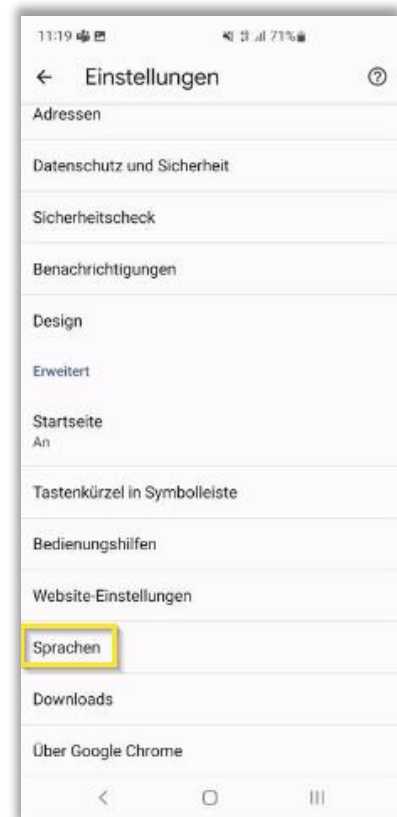

## With the help of this instruction, you can ...

- activate the translation function in your browser (Google Chrome)
- display the EDEKA next translated
- translate your EDEKA next courses

Important: This translation function only translates the texts in the course. Images, graphics and videos can not be translated.

## Step 1: Adjust translation settings

First open your Browser (Google Chrome).

Open the Settings

Click on the three dots on the top right and then on settings.

Navigate to the menu item languages (far down).

## Activate translation function

- 1 Activate the Google Translator here
- 2 Select your desired language (e.g., English).
- 3 Select German if the EDEKA next should always be translated automatically.

## Step 2: Log in to EDEKA next

Enter `next.edeka` in the search bar and click on login.

Enter your national id and password and click on LOGIN.

Now you are in the EDEKA next. If you have selected German under 3, EDEKA next will automatically be displayed in your desired language.