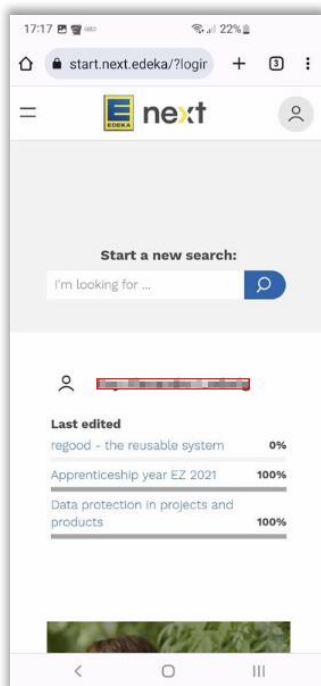

Click on the **three dots** on the **top right** and after that on **translate**.

In the opening window click on **your desired language**.

## Step 2: Log in to EDEKA next

Enter `next.edeka` in the search bar and click on login.

Enter your national id and password and click on LOGIN.

Now you are in the EDEKA next. If you have selected German under 3, EDEKA next will automatically be displayed in your desired language.

### Step 3: Start and translate your EDEKA next course/instruction

At the top left of the screen, click on **menu** in your previously selected language and then click on **my content** in your previously selected language.