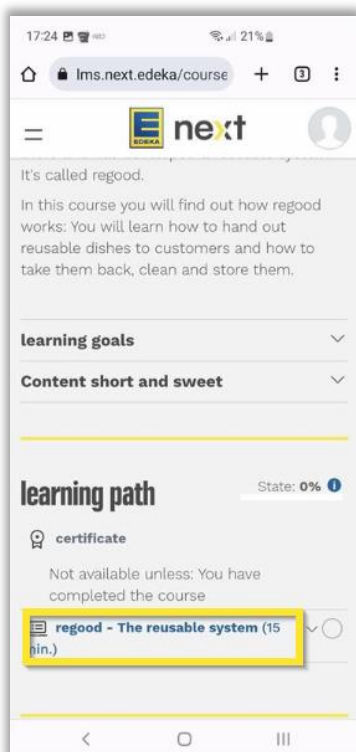

For both paths, start with the first module.