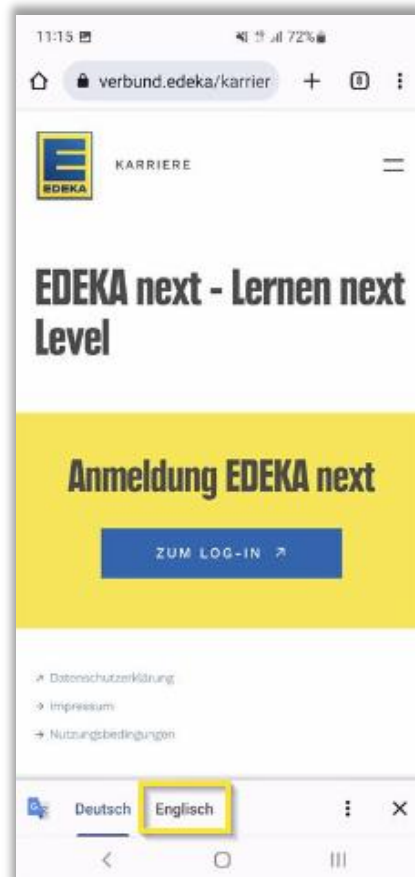

## With the help of this instruction, you can ...

- activate the translation function in your browser (Google Chrome)
- display the EDEKA next translated
- translate your EDEKA next courses

Important: This translation function only translates the texts in the course. Images, graphics and videos can not be translated.

## Step 1: Adjust translation settings

First open your Browser (Google Chrome).

Open the Settings

Click on the three dots on the top right and then on settings.

Navigate to the menu item languages (far down).

## Activate translation function

- 1 Activate the Google Translator here
- 2 Select your desired language (e.g., English).
- 3 Select German if the EDEKA next should always be translated automatically.

## Step 2: Log in to EDEKA next

Enter `next.edeka` in the search bar and click on login.

Enter your national id and password and click on LOGIN.

Now you are in the EDEKA next. If you have selected German under 3, EDEKA next will automatically be displayed in your desired language.