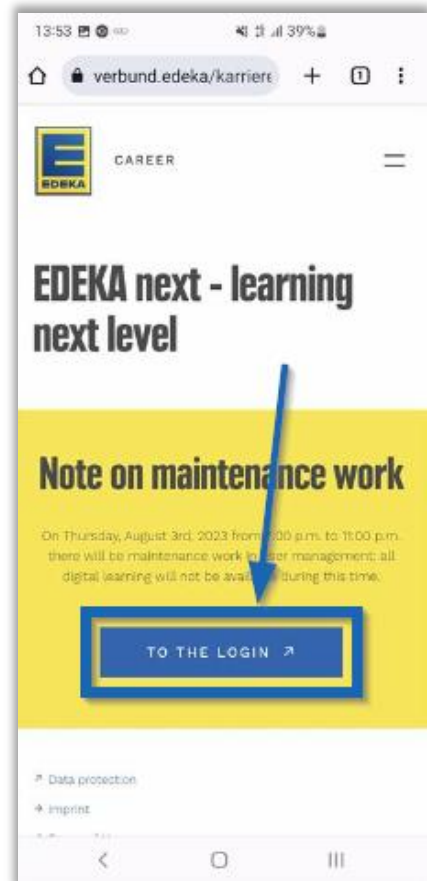

## Activate translation function

- 1 Activate the Google Translator here
- 2 Select your desired language (e.g., English).
- 3 Select German if the EDEKA next should always be translated automatically.

Click on the **three dots** on the **top right** and after that on **translate**.

In the opening window click on **your desired language**.

## Step 2: Log in to EDEKA next

Enter `next.edeka` in the search bar and click on login.

Enter your national id and password and click on LOGIN.

Now you are in the EDEKA next. If you have selected German under 3, EDEKA next will automatically be displayed in your desired language.