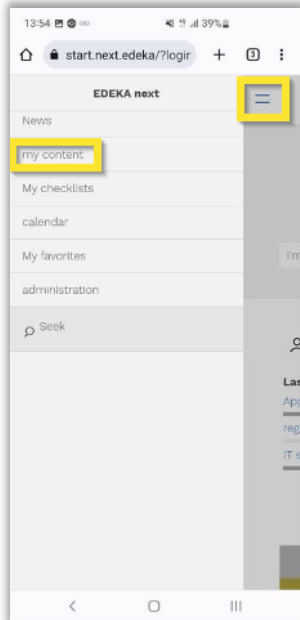

Click on the **three dots** on the **top right** and after that on **translate**.

In the opening window click on **your desired language**.

## Step 2: Log in to EDEKA next

Enter `next.edeka` in the search bar and click on login.

Enter your national id and password and click on LOGIN.

Now you are in the EDEKA next. If you have selected German under 3, EDEKA next will automatically be displayed in your desired language.

### Step 3: Start and translate your EDEKA next course/instruction

At the top left of the screen, click on **menu** in your previously selected language and then click on **my content** in your previously selected language.

Scroll until you find your course and click on **start** in your previously selected language. If you can not find your course, click on **instructions** in your previously selected language. If you can not find it there either, please contact your manager