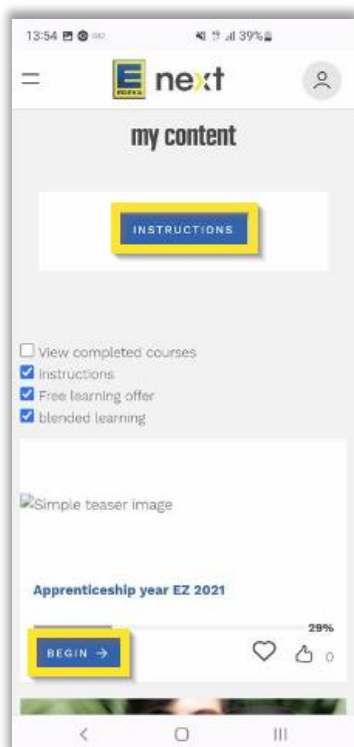

Scroll until you find your course and click on **start** in your previously selected language. If you can not find your course, click on **instructions** in your previously selected language. If you can not find it there either, please contact your manager