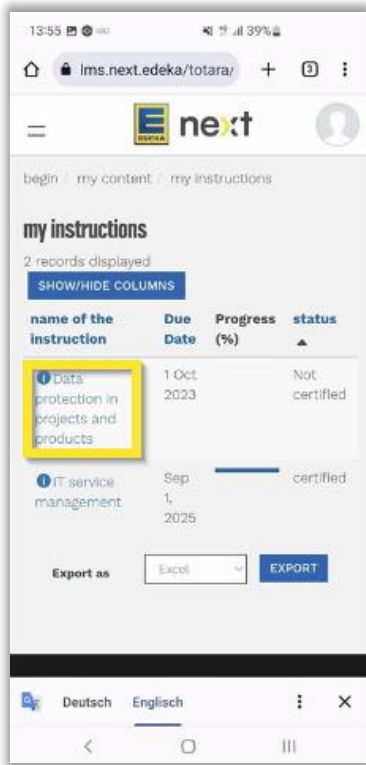

## Step 2: Log in to EDEKA next

Enter `next.edeka` in the search bar and click on login.

Enter your national id and password and click on LOGIN.

Now you are in the EDEKA next. If you have selected German under 3, EDEKA next will automatically be displayed in your desired language.

### Step 3: Start and translate your EDEKA next course/instruction

At the top left of the screen, click on **menu** in your previously selected language and then click on **my content** in your previously selected language.

Scroll until you find your course and click on **start** in your previously selected language. If you can not find your course, click on **instructions** in your previously selected language. If you can not find it there either, please contact your manager

If you clicked on **Instructions**, select your **course**. After that scroll down until you find the following button and click on **start course** in your previously selected language.

*Exemplary illustration*