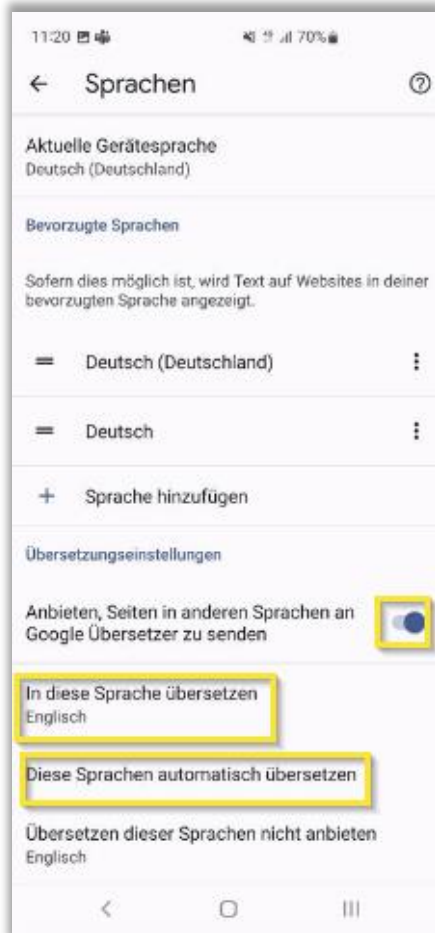

## With the help of this instruction, you can ...

- activate the translation function in your browser (Google Chrome)
- display the EDEKA next translated
- translate your EDEKA next courses

Important: This translation function only translates the texts in the course. Images, graphics and videos can not be translated.

## Step 1: Adjust translation settings

First open your Browser (Google Chrome).

Open the Settings

Click on the three dots on the top right and then on settings.

Navigate to the menu item languages (far down).

## Activate translation function

- 1 Activate the Google Translator here
- 2 Select your desired language (e.g., English).
- 3 Select German if the EDEKA next should always be translated automatically.

Click on the **three dots** on the **top right** and after that on **translate**.

In the opening window click on **your desired language**.